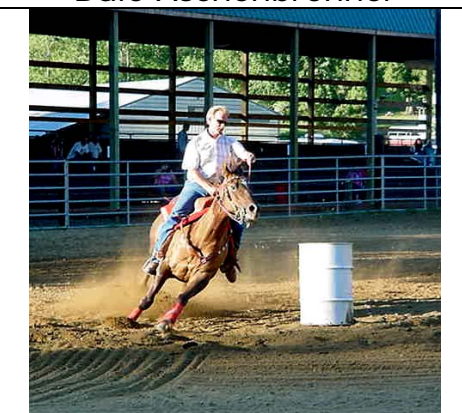

Maridean Weinmann

40 & Over Men Age Group
Dale Aschenbrenner

Dave Limesand

Dent Bronson

Marty Perkins

Ivan Sturlaugson

Larry Weinmann

16-24 Women Age Group
Miriah Farrel