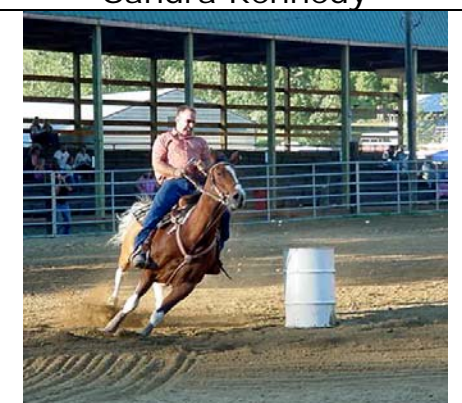

Maridean Weinmann

40 & Over Men Age Group
Dale Aschenbrenner

Dave Limesand

Dent Bronson

Marty Perkins

Ivan Sturlaugson

Larry Weinmann

16-24 Women Age Group
Miriah Farrel